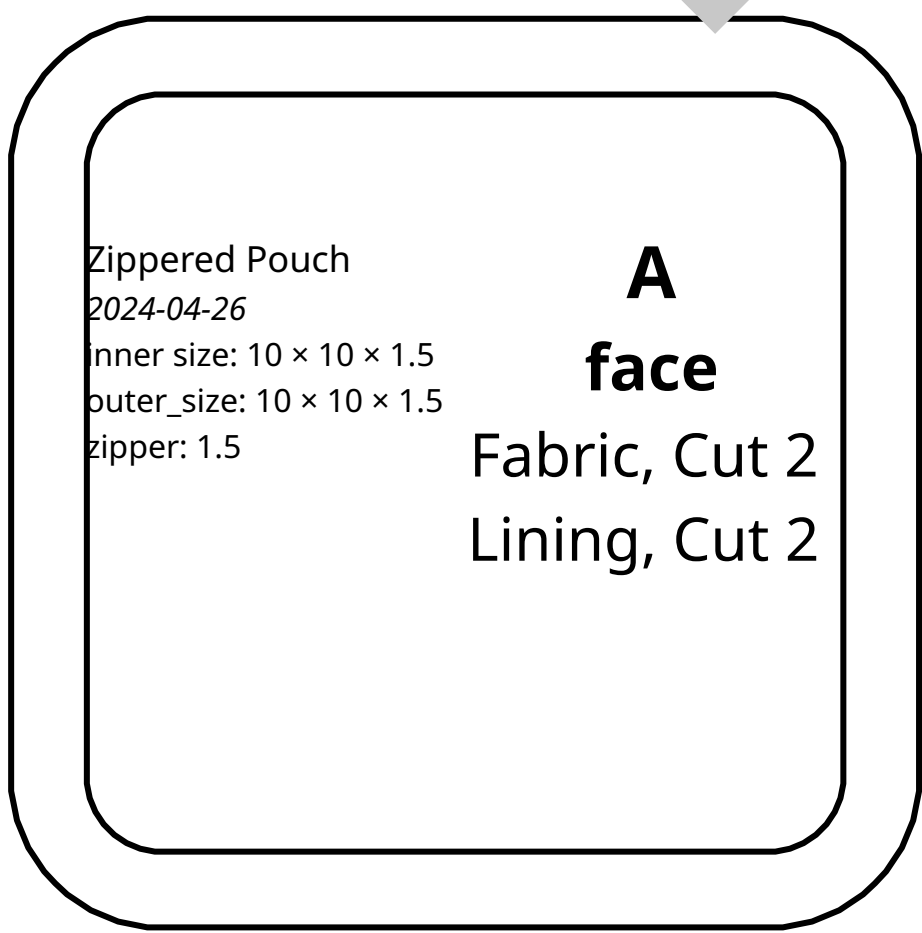

zipper: 1.5

Zippered Pouch

2024-04-26

inner_size: 10 × 10 × 1.5

outer_size: 10 × 10 × 1.5

zipper: 1.5

B

hinge

Fabric, Cut 1

Lining, Cut 1

cm

Grid (1, 1)

Zippered Pouch

2024-04-26

inner_size: 10 × 10 × 1.5

outer_size: 10 × 10 × 1.5

zipper: 1.5

A

face

Fabric, Cut 2

Lining, Cut 2

Zippered Pouch

2024-04-26

inner_size: 10 × 10 × 1.5

outer_size: 10 × 10 × 1.5

zipper: 1.5

D1

four_fifths_pocket

Pocketing, Cut 1