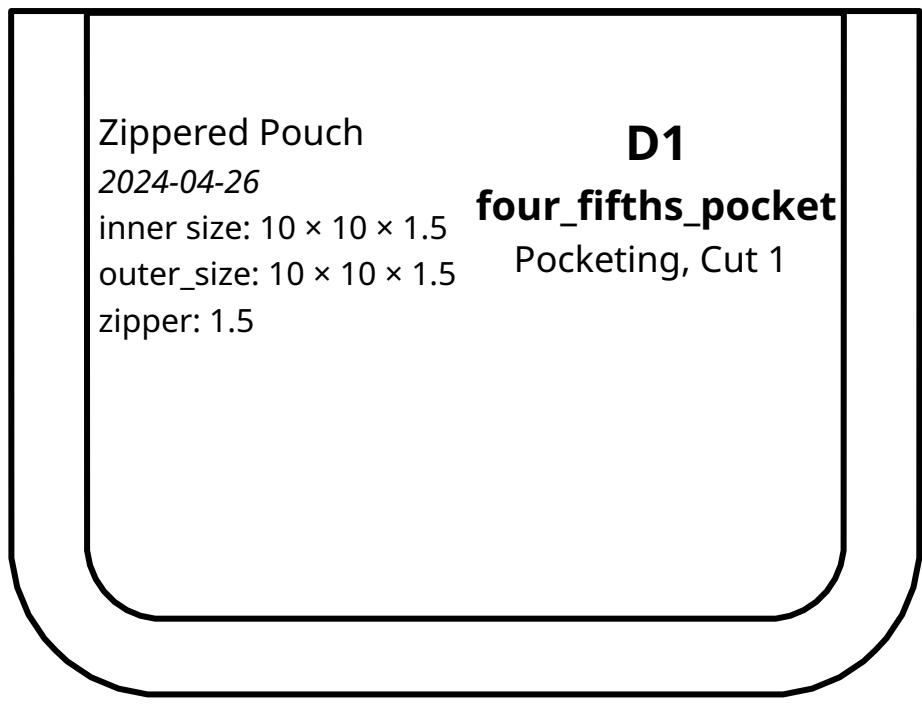

zipper: 1.5

Zippered Pouch

2024-04-26

inner_size: 10 × 10 × 1.5

outer_size: 10 × 10 × 1.5

zipper: 1.5

B

hinge

Fabric, Cut 1

Lining, Cut 1

cm

Grid (1, 1)

Zippered Pouch

2024-04-26

inner_size: 10 × 10 × 1.5

outer_size: 10 × 10 × 1.5

zipper: 1.5

A

face

Fabric, Cut 2

Lining, Cut 2

Zippered Pouch

2024-04-26

inner_size: 10 × 10 × 1.5

outer_size: 10 × 10 × 1.5

zipper: 1.5

D1

four_fifths_pocket

Pocketing, Cut 1